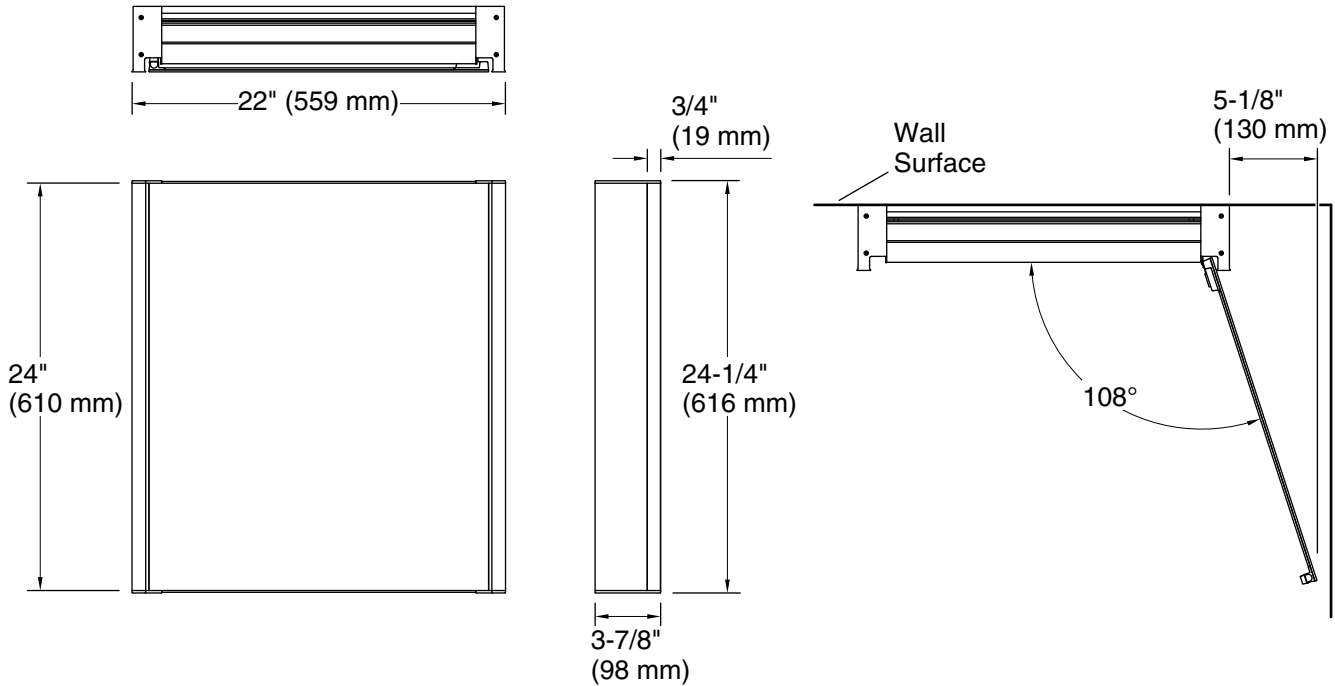

Required Electrical Service

One circuit required, protected with Class A Ground-Fault Circuit-Interrupter (GFCI). Outside North America, this device may be known as a Residual Current Device (RCD).

Lights: 120 V, 5 A, 60 Hz

Technical Information

All product dimensions are nominal.

Lighting included: Yes

Electrical component rating: LED: 120 V, 5 A, 60 Hz 1200 Lumens, 3000K

Notes

Install this product according to the installation instructions.